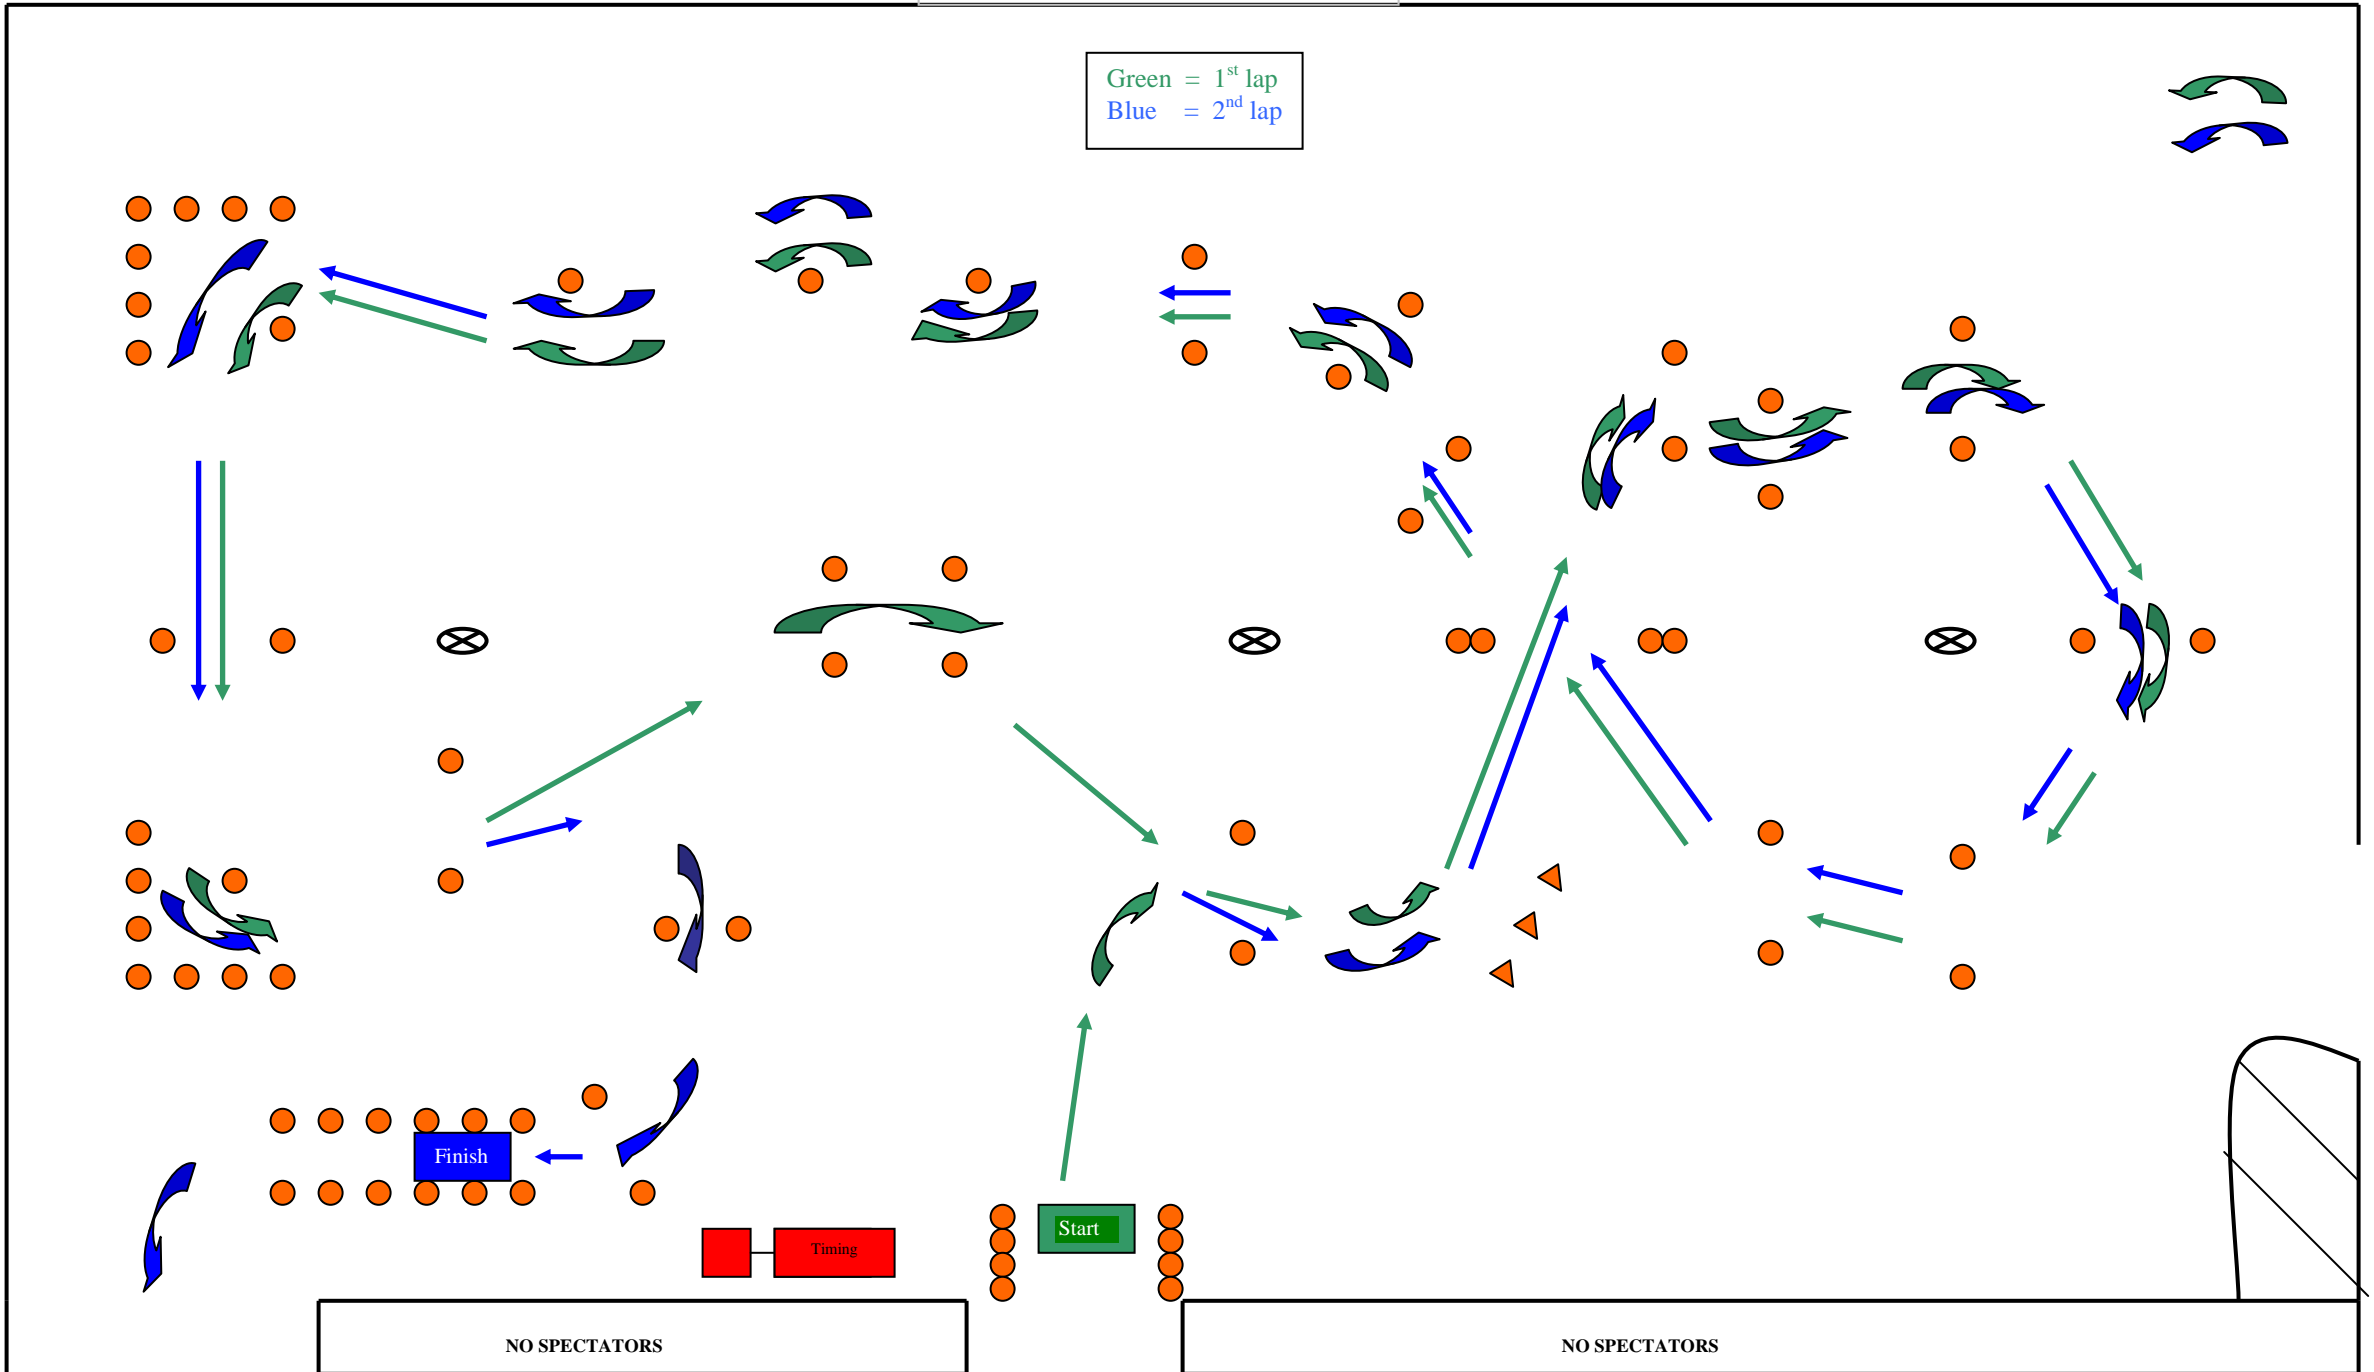

SUNY Binghamton Lot "M"

Green = 1st lap
Blue = 2nd lap

NO SPECTATORS

NO SPECTATORS

Registration

Staging